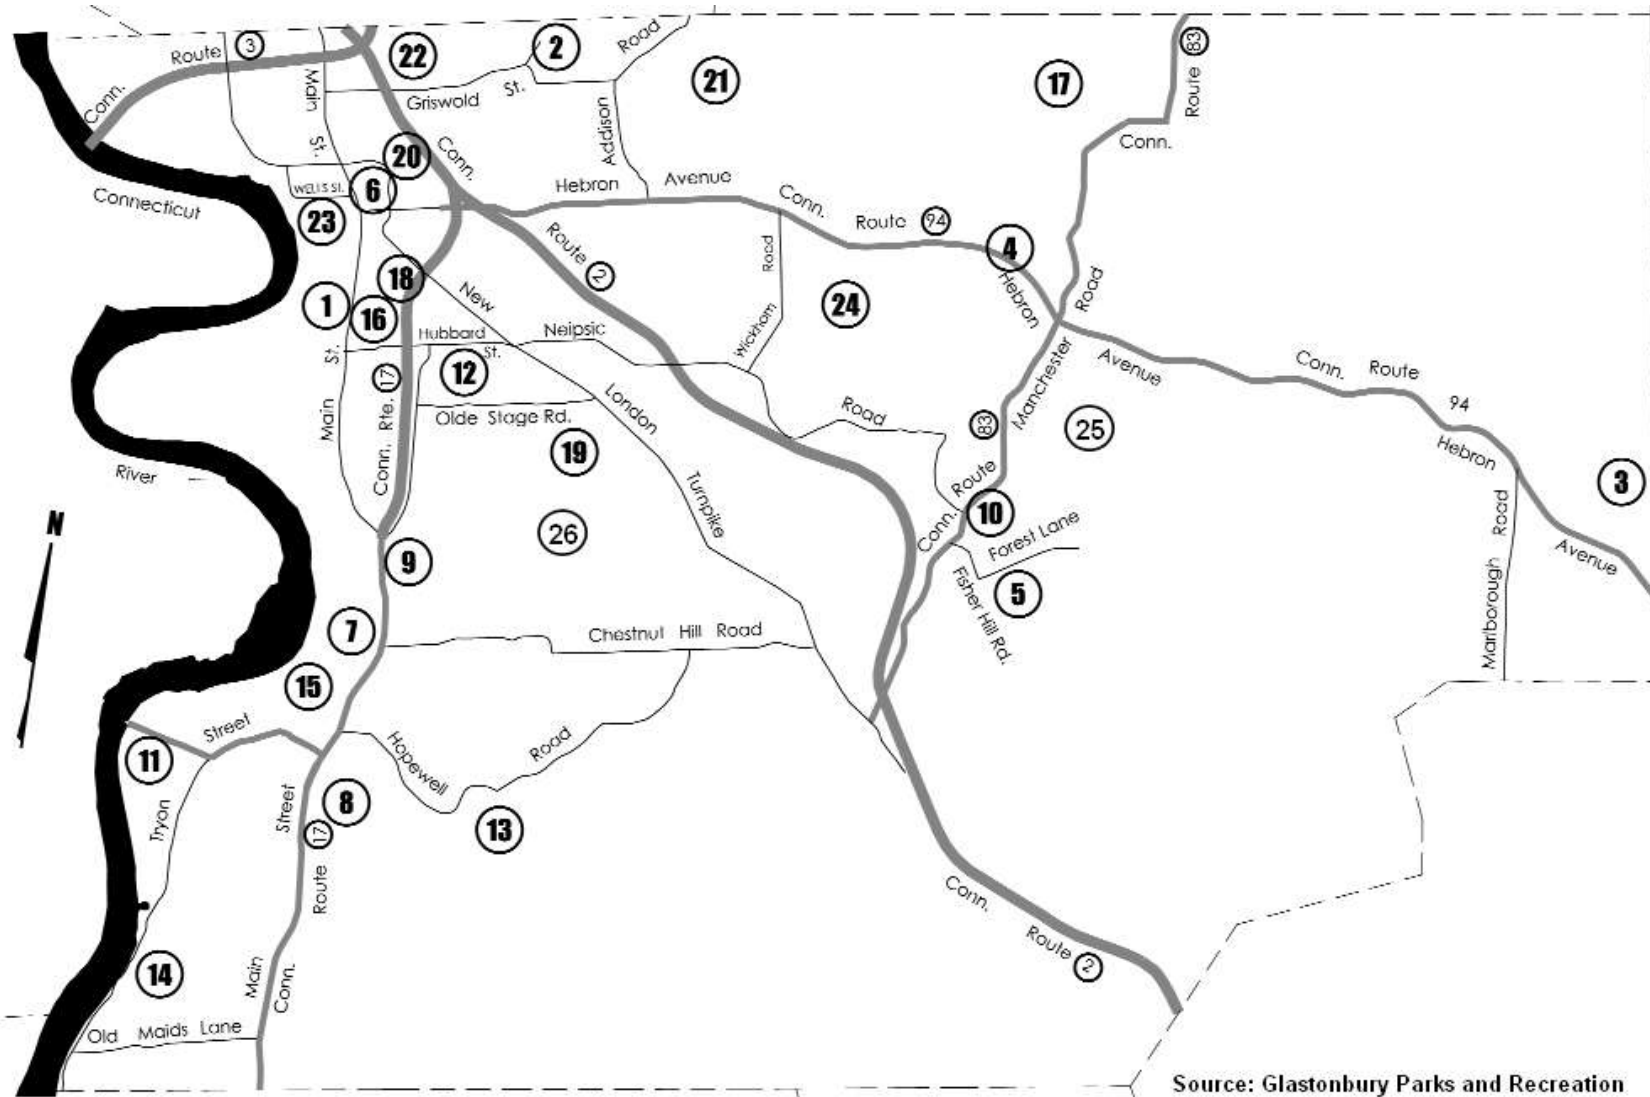

## Glastonbury Parks and Recreation Locations

Source: Glastonbury Parks and Recreation

- |                     |                          |                            |   |                           |                         |
|---------------------|--------------------------|----------------------------|---|---------------------------|-------------------------|
| 1 Academy           | 6 Center Green           | 12 Glastonbury High School | 15 High Street Park   | 17 Minnechaug Golf Course | 25 Shoddy Mill Preserve |
| 2 Addison Park      | 7 Cider Mill             | 23 Glastonbury Dog Park    | 26 Hollister Preserve and Whitehouse Family Nature Preserve | 23 Riverfront Park        | 21 Smith Middle School  |
| 3 Blackledge Falls  | 8 Cotton Hollow Preserve | 13 Grange Pool             | 16 Hubbard Green  | 18 Ross Field             | 22 Welles Village Park  |
| 4 Buckingham Park   | 9 Earle Park             | 14 Great Pond Preserve     |   | 19 Rotary Field           | 24 J.B. Williams Park   |
| 5 Butler Field Park | 10 Eastbury Pond         |                            |   | 20 Salmon Brook Park      |                         |
|                     | 11 Ferry Landing         |                            |   |                           |                         |