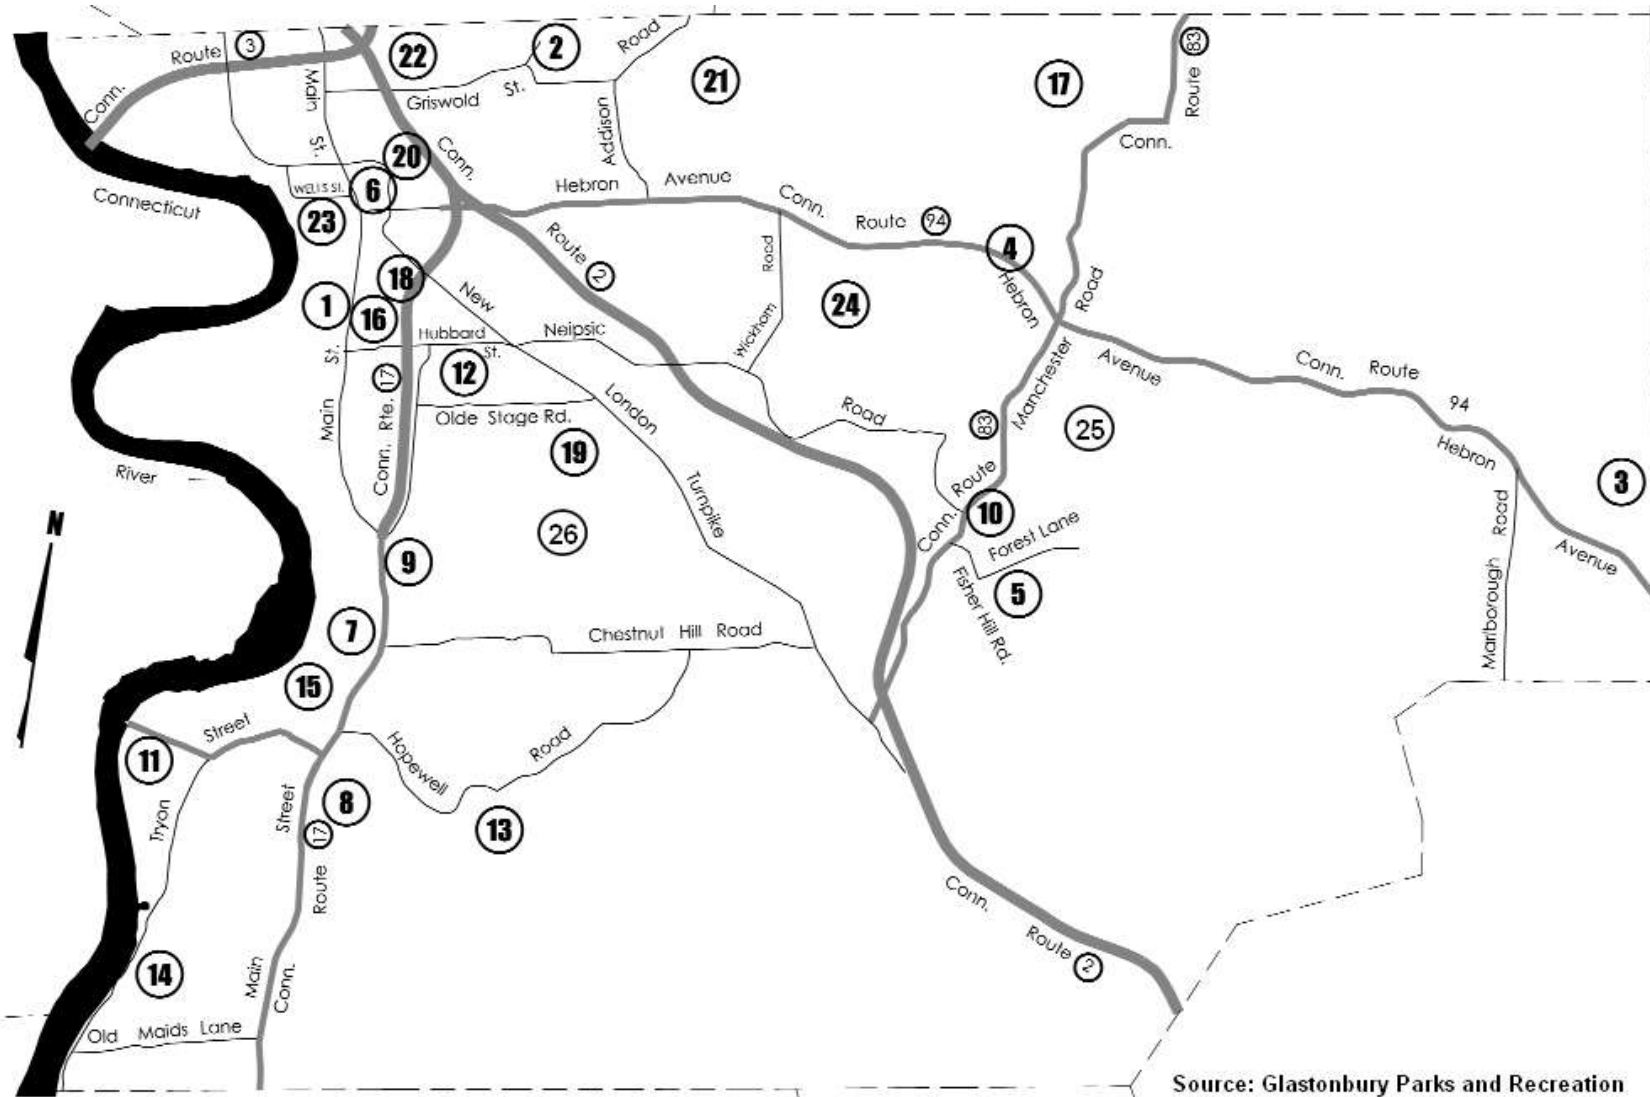

Glastonbury Parks and Recreation Locations

Source: Glastonbury Parks and Recreation

- | | | | | | |
|---------------------|--------------------------|----------------------------|---|---------------------------|-------------------------|
| 1 Academy | 6 Center Green | 12 Glastonbury High School | 15 High Street Park | 17 Minnechaug Golf Course | 25 Shoddy Mill Preserve |
| 2 Addison Park | 7 Cider Mill | 23 Glastonbury Dog Park | 26 Hollister Preserve and Whitehouse Family Nature Preserve | 23 Riverfront Park | 21 Smith Middle School |
| 3 Blackledge Falls | 8 Cotton Hollow Preserve | 13 Grange Pool | 16 Hubbard Green | 18 Ross Field | 22 Welles Village Park |
| 4 Buckingham Park | 9 Earle Park | 14 Great Pond Preserve | | 19 Rotary Field | 24 J.B. Williams Park |
| 5 Butler Field Park | 10 Eastbury Pond | | | 20 Salmon Brook Park | |
| | 11 Ferry Landing | | | | |